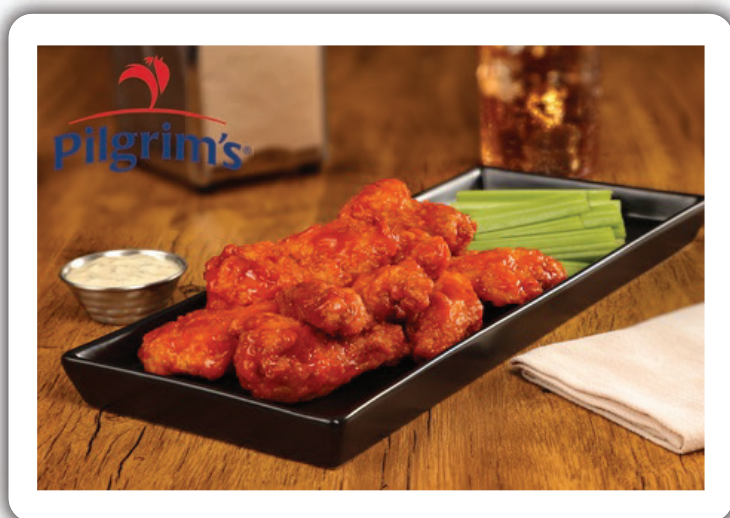

Pilgrim's - Wing Zings
Hot & Spicy Breaded Chicken Wings (medium)
Cooked
Pack Size: 3/8.34 lb
ALP# 094487